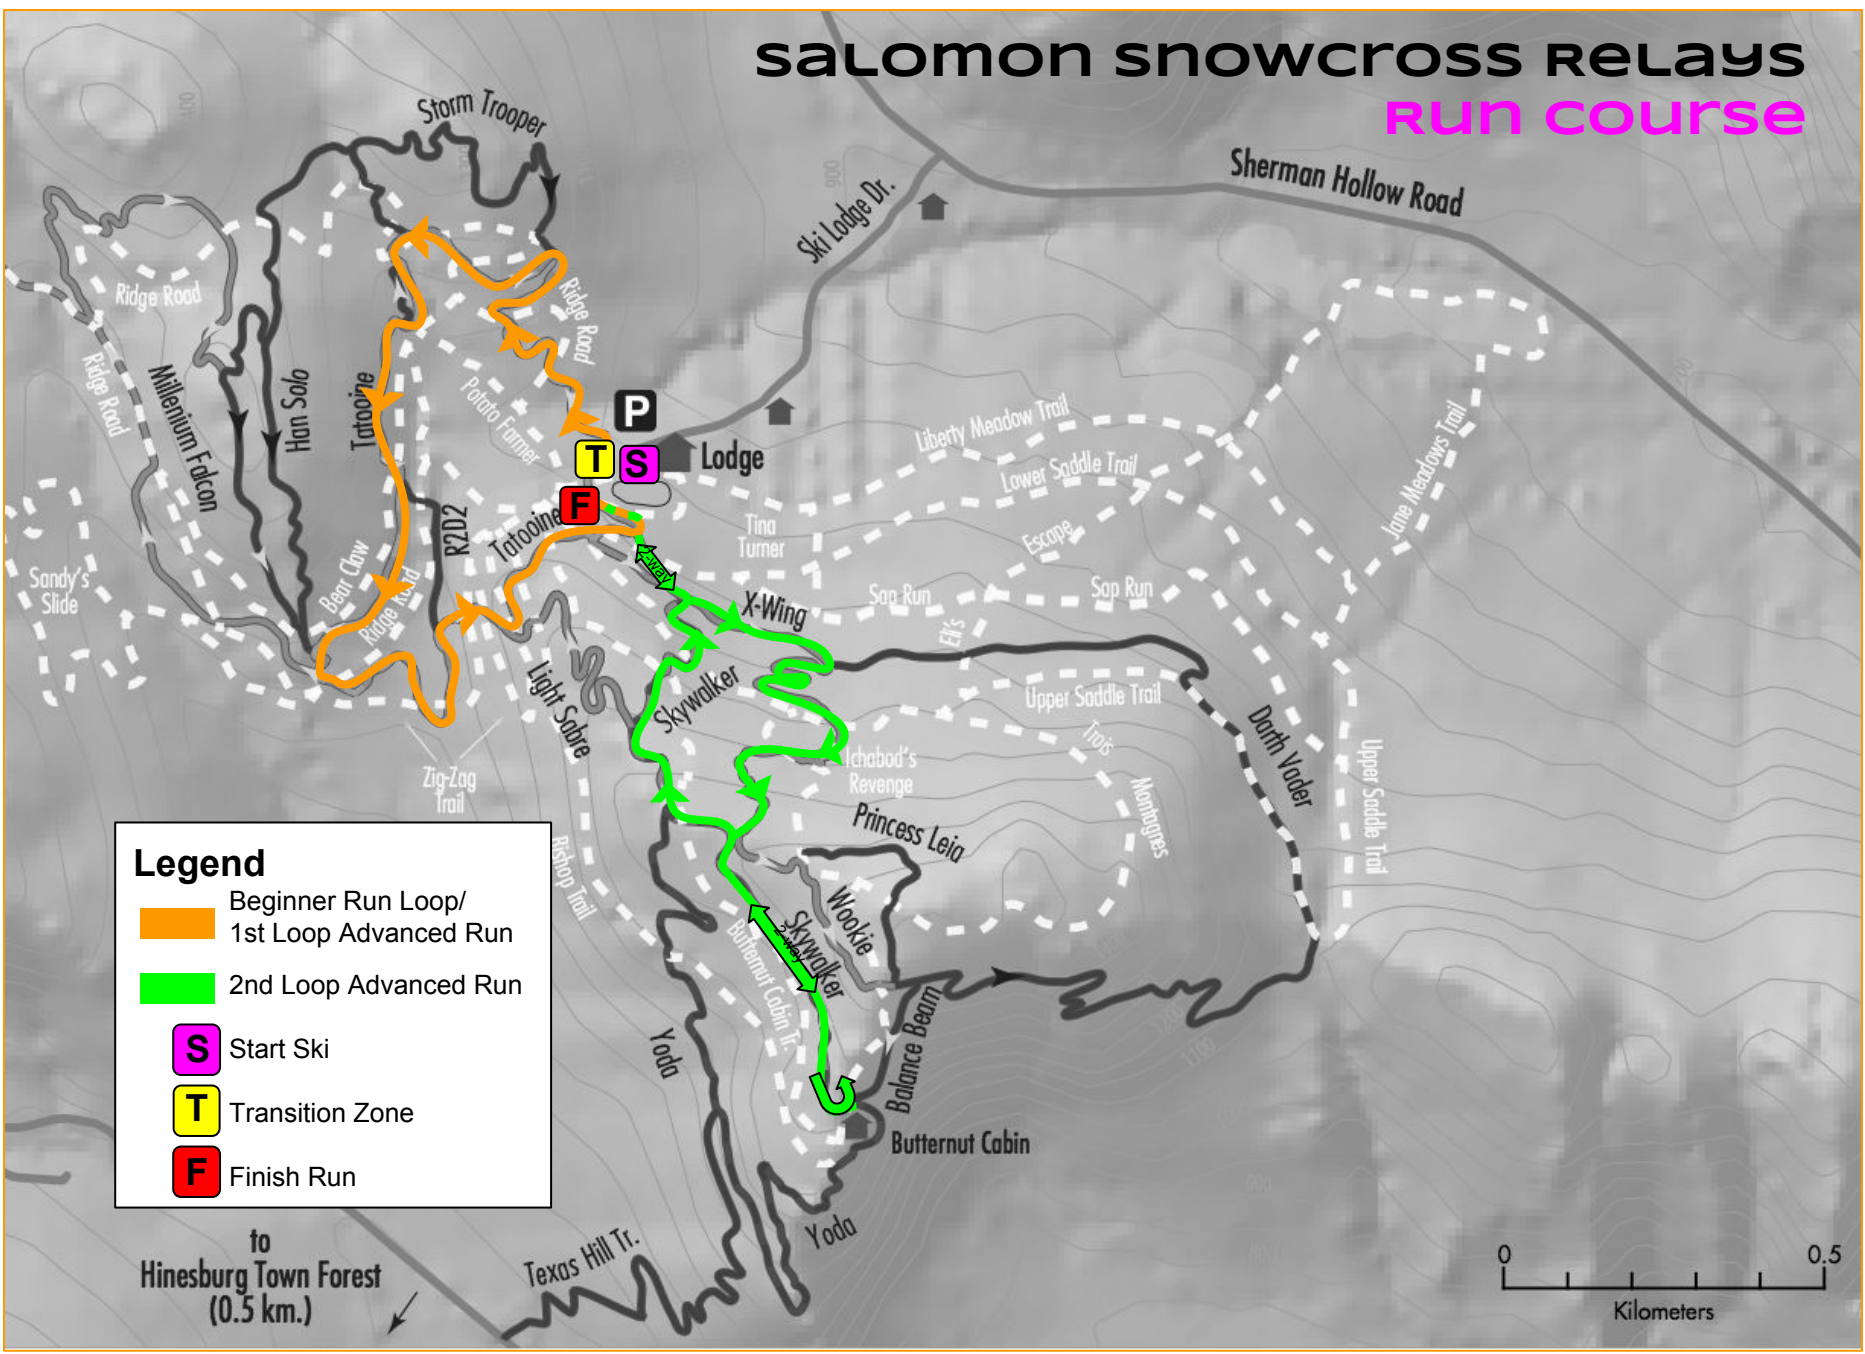

# salomon snowcross relays

## run course

**Legend**

-  Beginner Run Loop/  
1st Loop Advanced Run
-  2nd Loop Advanced Run
-  Start Ski
-  Transition Zone
-  Finish Run

to  
Hinesburg Town Forest  
(0.5 km.)