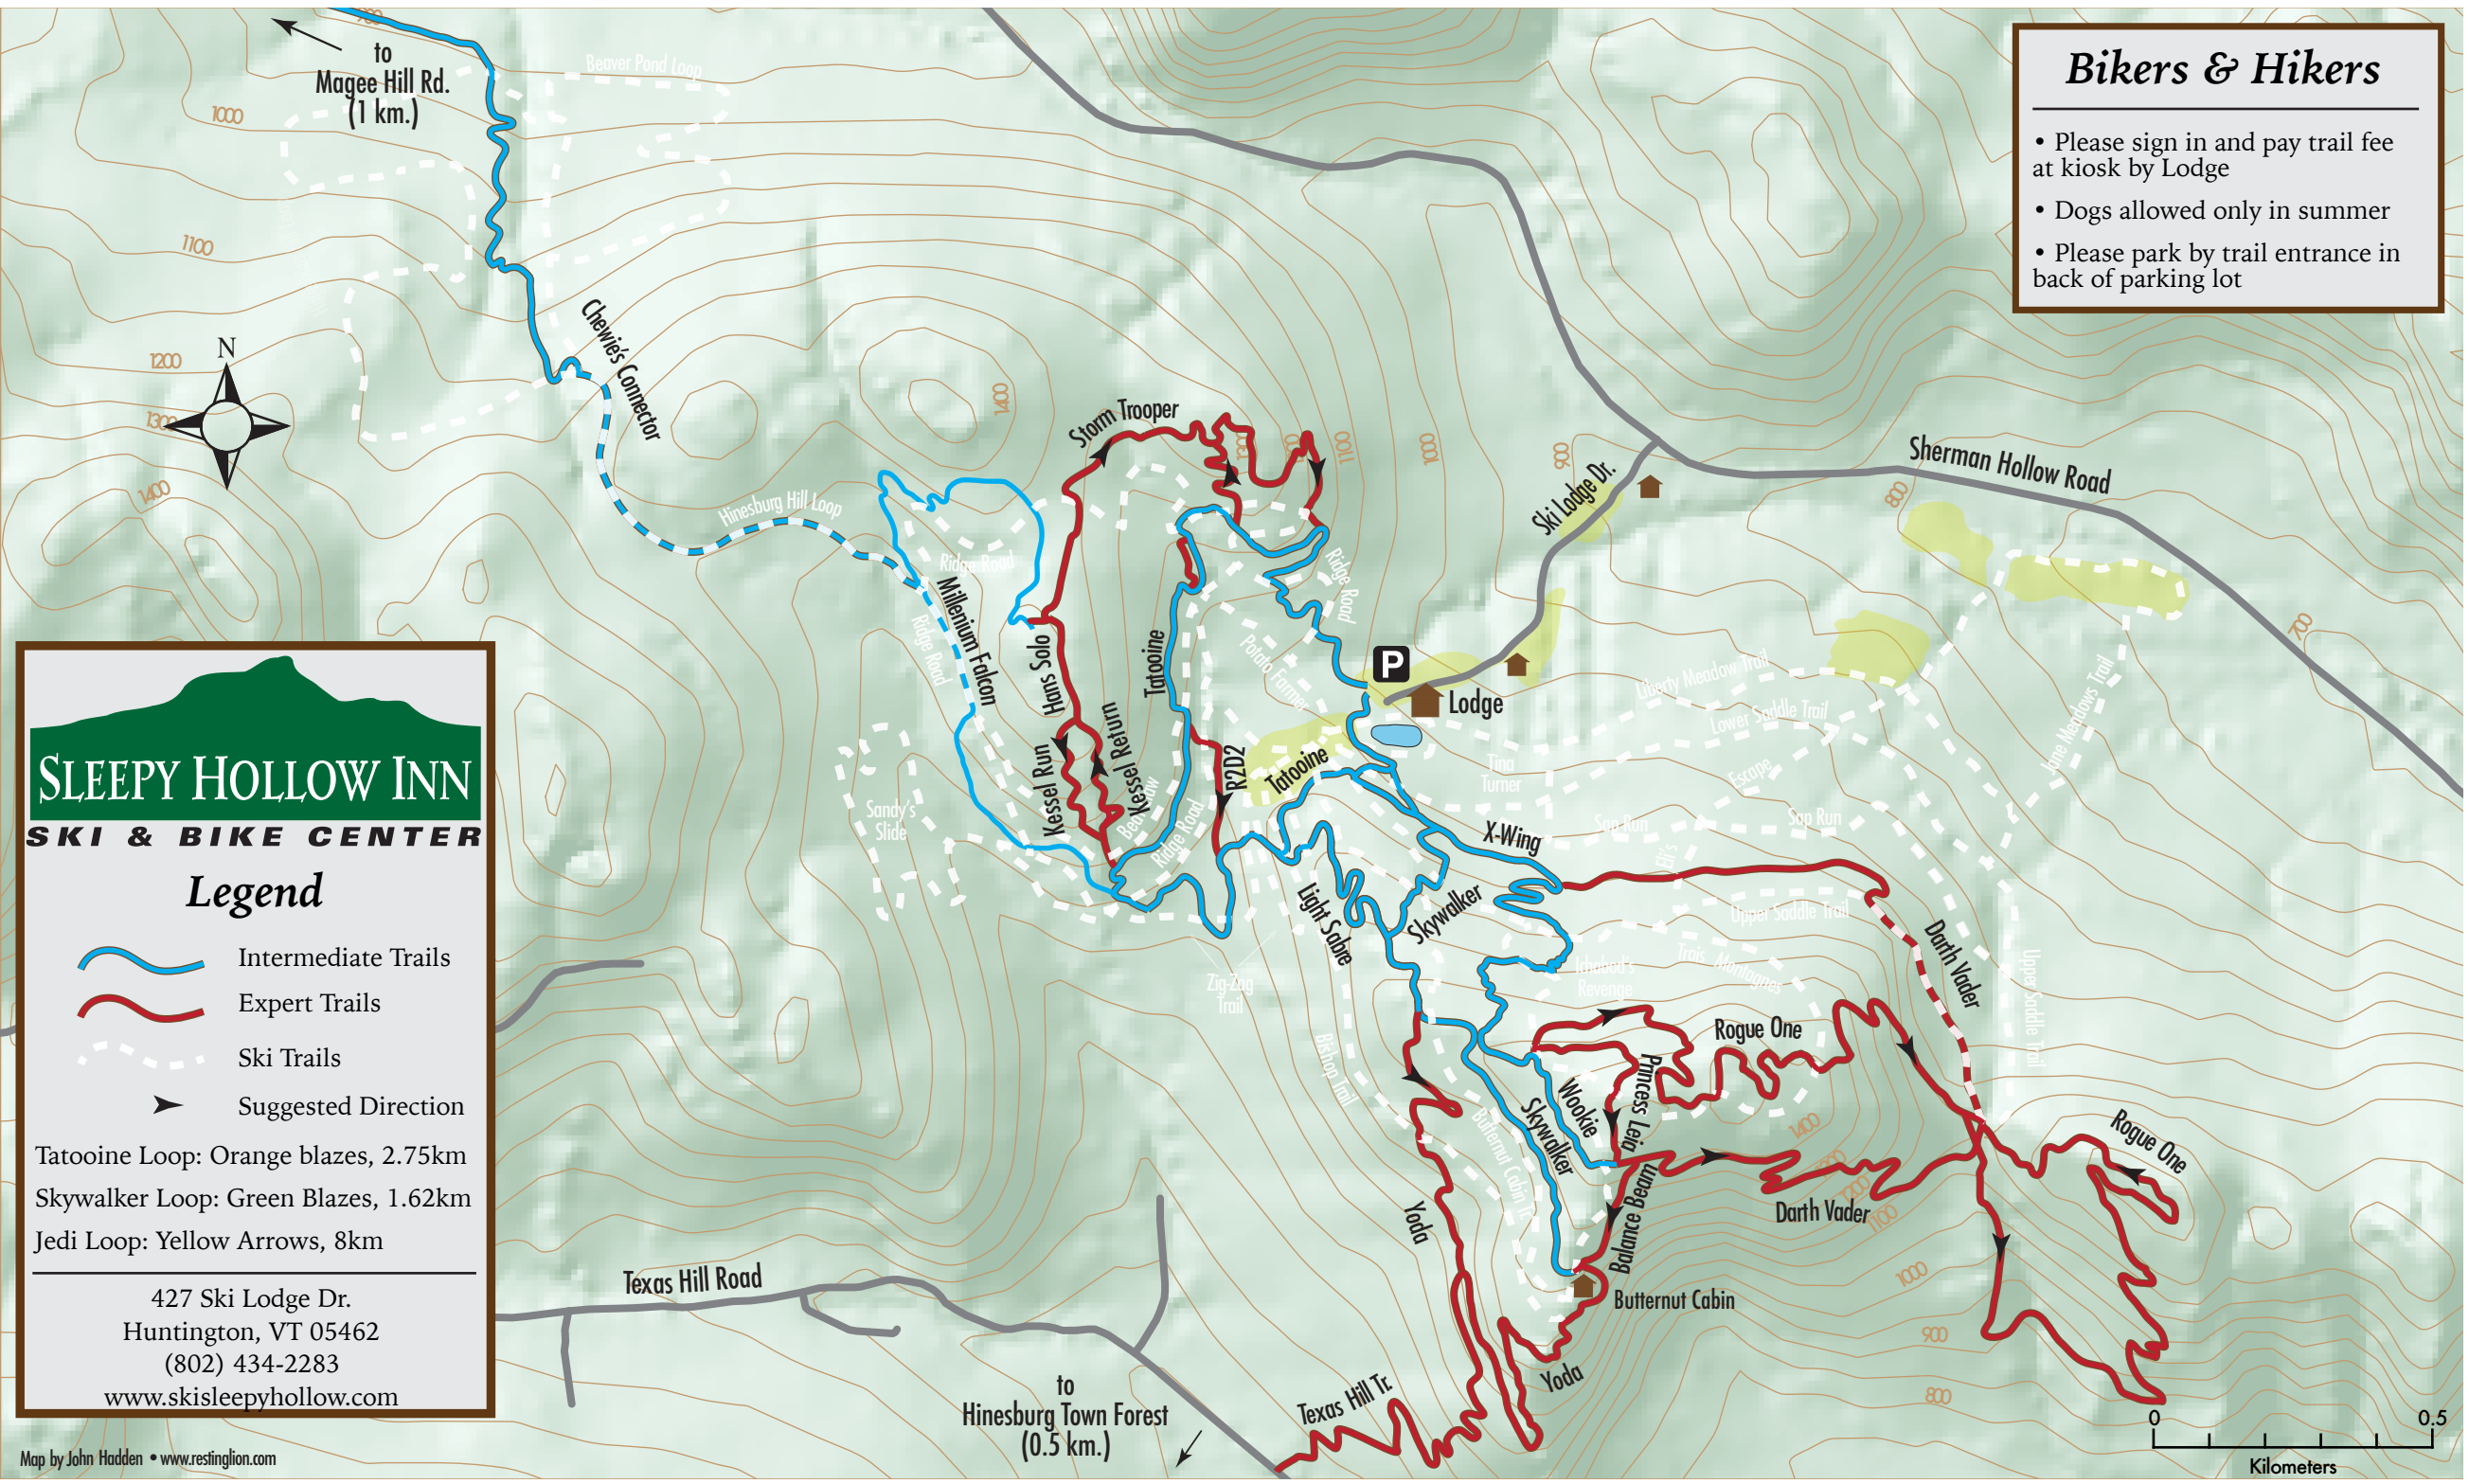

Bikers & Hikers

- Please sign in and pay trail fee at kiosk by Lodge
- Dogs allowed only in summer
- Please park by trail entrance in back of parking lot

SLEEPY HOLLOW INN
SKI & BIKE CENTER

Legend

-  Intermediate Trails
-  Expert Trails
-  Ski Trails
-  Suggested Direction

Tatooine Loop: Orange blazes, 2.75km
Skywalker Loop: Green Blazes, 1.62km
Jedi Loop: Yellow Arrows, 8km

427 Ski Lodge Dr.
Huntington, VT 05462
(802) 434-2283
www.skislepyhollow.com

Map by John Hadden • www.restington.com